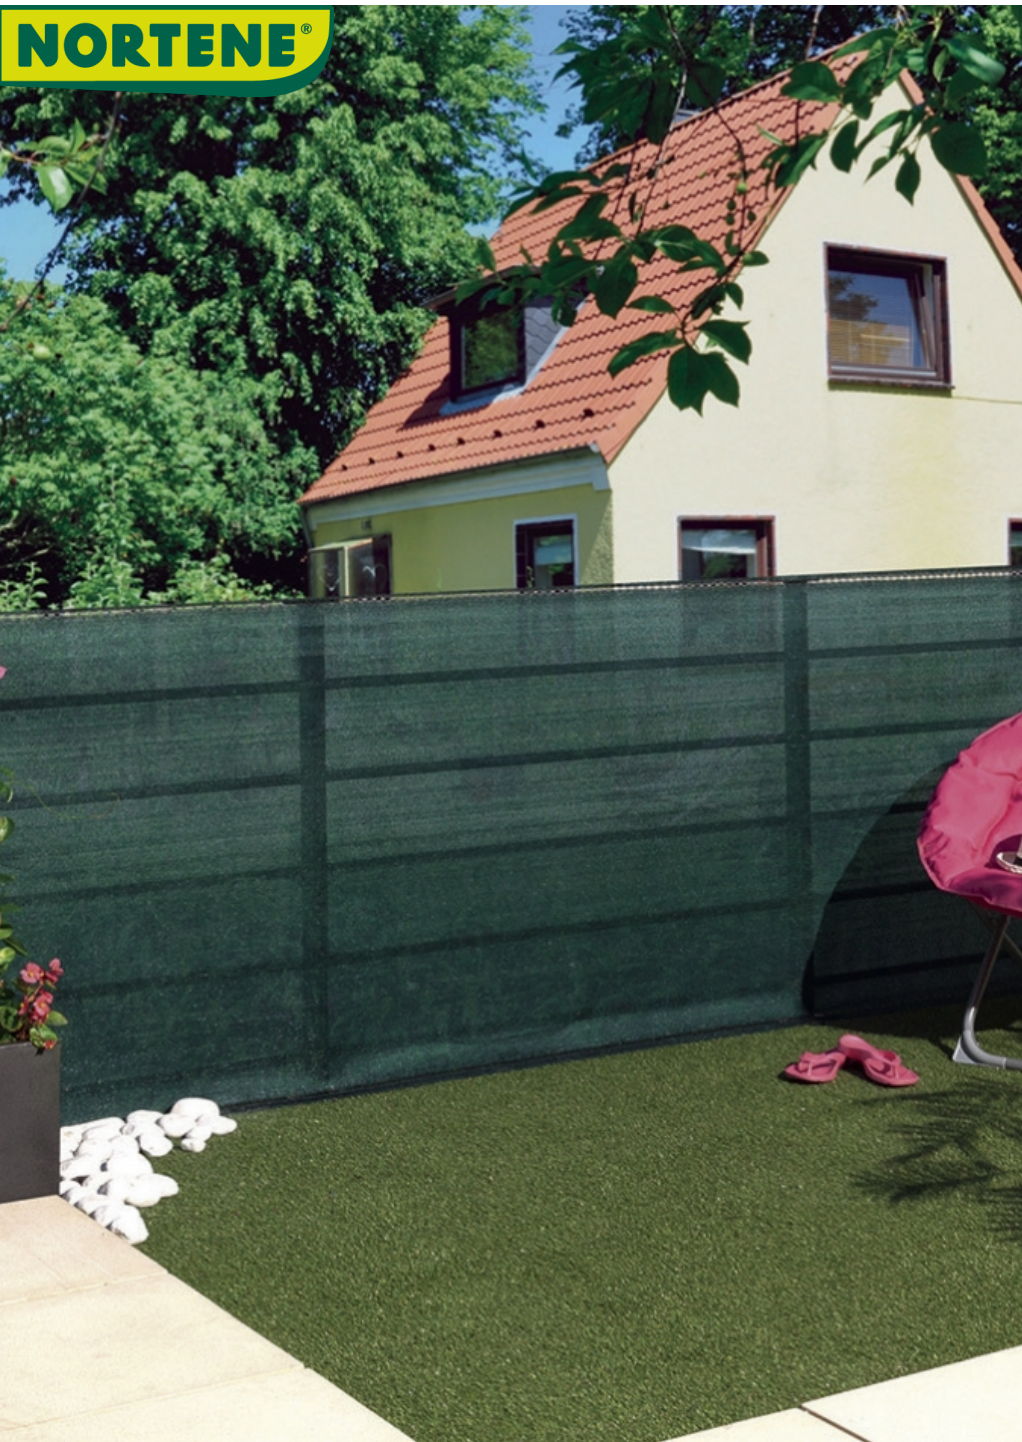

NORTENE®

Ref.	Size.	Color
2022134	1,00 x 5 m	●
2022138	1,50 x 10 m	●
2022140	2,00 x 10 m	●
2022141	1,00 x 50 m	●
2022143	1,50 x 50 m	●
2022144	2,00 x 50 m	●
2022145	1,00 x 5 m	●
2022149	1,50 x 10 m	●
2022150	2,00 x 10 m	●
2022151	1,00 x 5 m	●
2022155	1,50 x 10 m	●
2022156	2,00 x 10 m	●
2022312	1,00 x 5 m	●
2022313	1,50 x 5 m	●
2022315	2,00 x 5 m	●
2022317	1,00 x 50 m	●
2022319	1,50 x 50 m	●
2022321	2,00 x 50 m	●
2022718	1,50 x 10 m	●
NEW 2022719	2,00 x 10 m	●