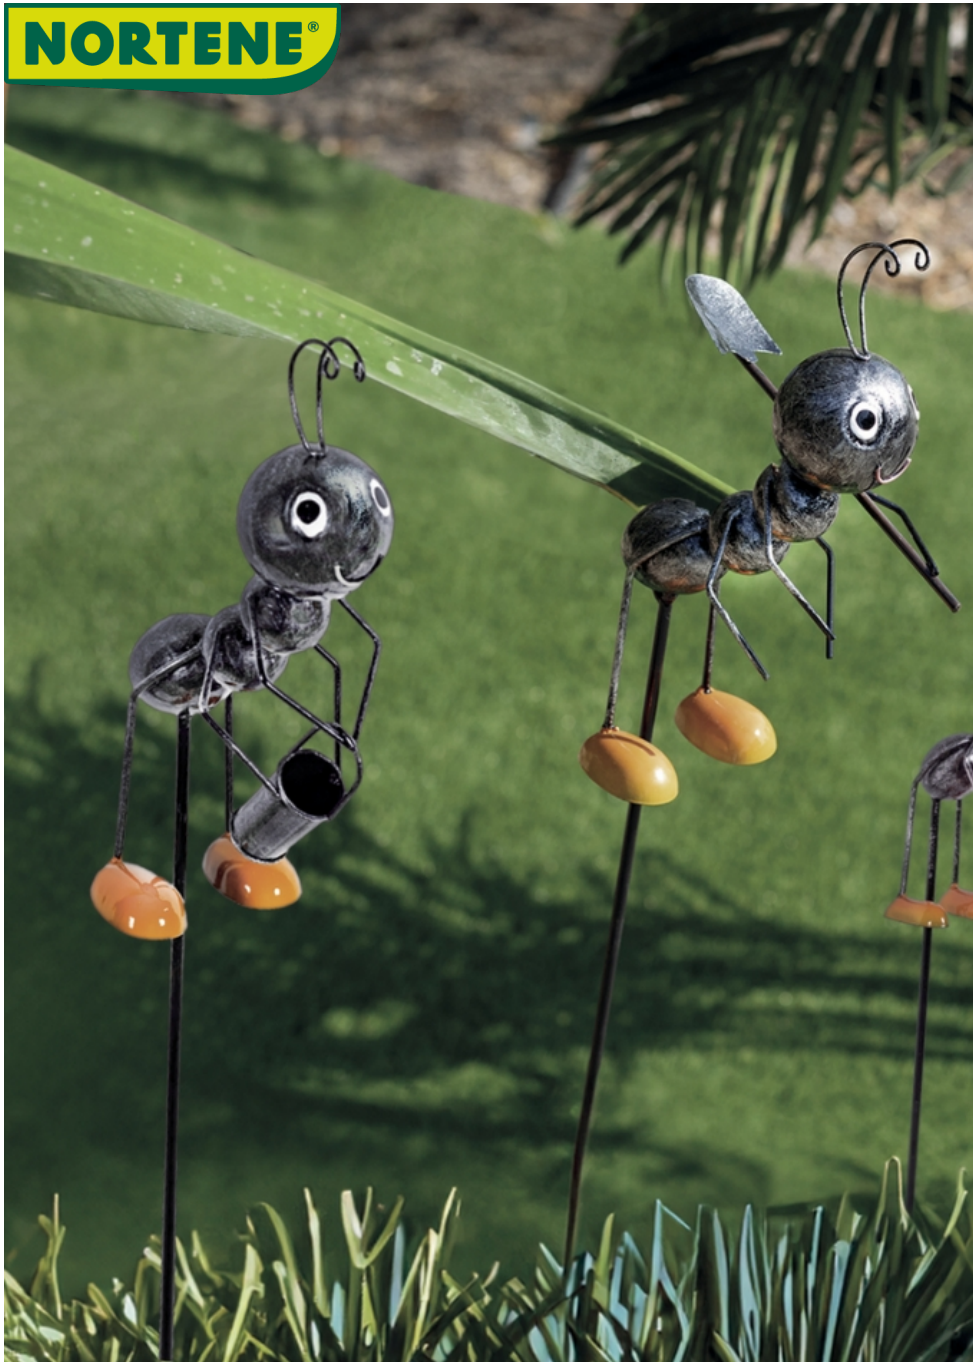

NORTENE®

ANTY

Ant figurine garden decoration and plant support

ME

This cute ant figurine garden decoration and plant support will add a charming look to your garden while also providing support for your plants. The cheerful figures are easy to install as they can simply be stuck into the ground. They look great in any garden as a special, humorous decorative element. The product is available in a mixed display of 48 pieces, which includes three taller and three shorter models.

Benefits

- Gives a cheerful and unique look to the garden
- Easy to install, quickly inserted into the ground
- Also functions as a plant support
- Made of 100% recyclable material, environmentally friendly
- Available in two sizes to provide a varied look
- Coated with metallic black and textured silver gray paint

Characteristics

- Material: 100% recyclable metal
- Color: orange, metallic black and textured silver gray
- Larger stake size: 115 x 8 x 15 cm, weight 135 g
- Smaller stake size: 83 x 5 x 8 cm, weight 70 g
- Stake diameter: Ø 4.8 mm (larger), Ø 3.8 mm (smaller)
- Display size: 47.5 x 38.5 x 116.5 cm,
- Display weight: approx. 16 kg
- Display composition: 15 larger models (8 x 15 x 115 cm) 33 smaller models (7 x 5 x 83 cm)

Ref.	Size.	Color
 2019474	47,5 x 38,5 x h.116,5 cm (display)	rouge - noir
 2019475	8 x 15 x 115 cm	rouge - noir
 2019476	5 x 8 x 83 cm	rouge - noir