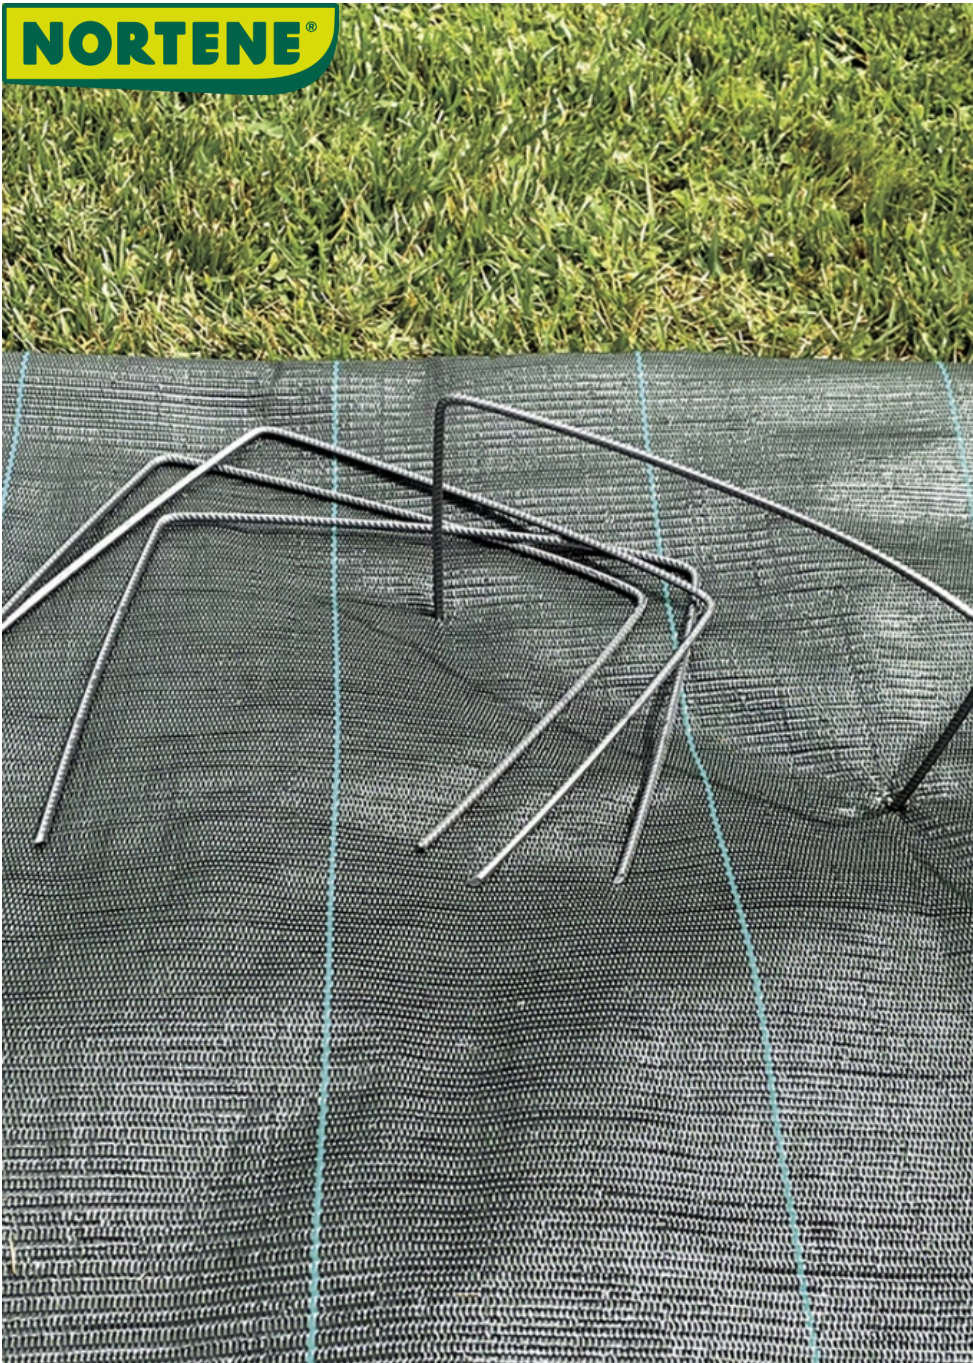

NORTENE®

FIXSOL XL

Metal pegs XL

For attaching fleece and mulch to the ground.

Characteristics

Lot de 20 ou 100 agrafes métalliques. Acier.
Diamètre : 4 mm.

Ref.	Size.	Color	Packaging (pieces)
140502	20 x 25 cm	●	20