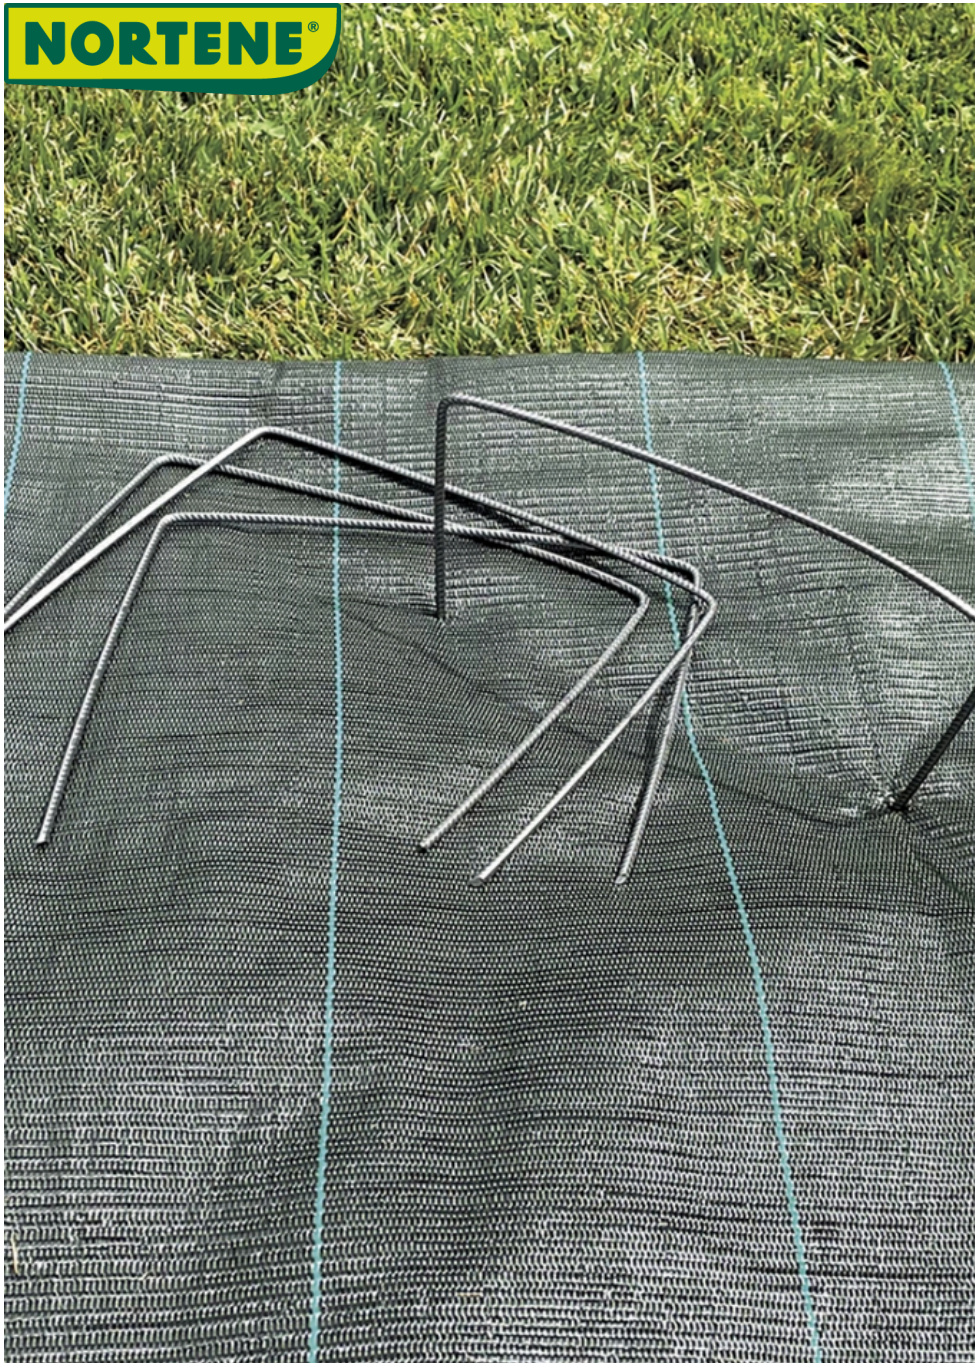

NORTENE®

FIXSOL XL

Metal pegs XL

For attaching fleece and mulch to the ground.

Characteristics

Lot de 20 ou 100 agrafes métalliques. Acier.
Diamètre : 4 mm.

Ref.	Size.	Color	Packaging (pieces)
140502	20 x 25 cm	●	20