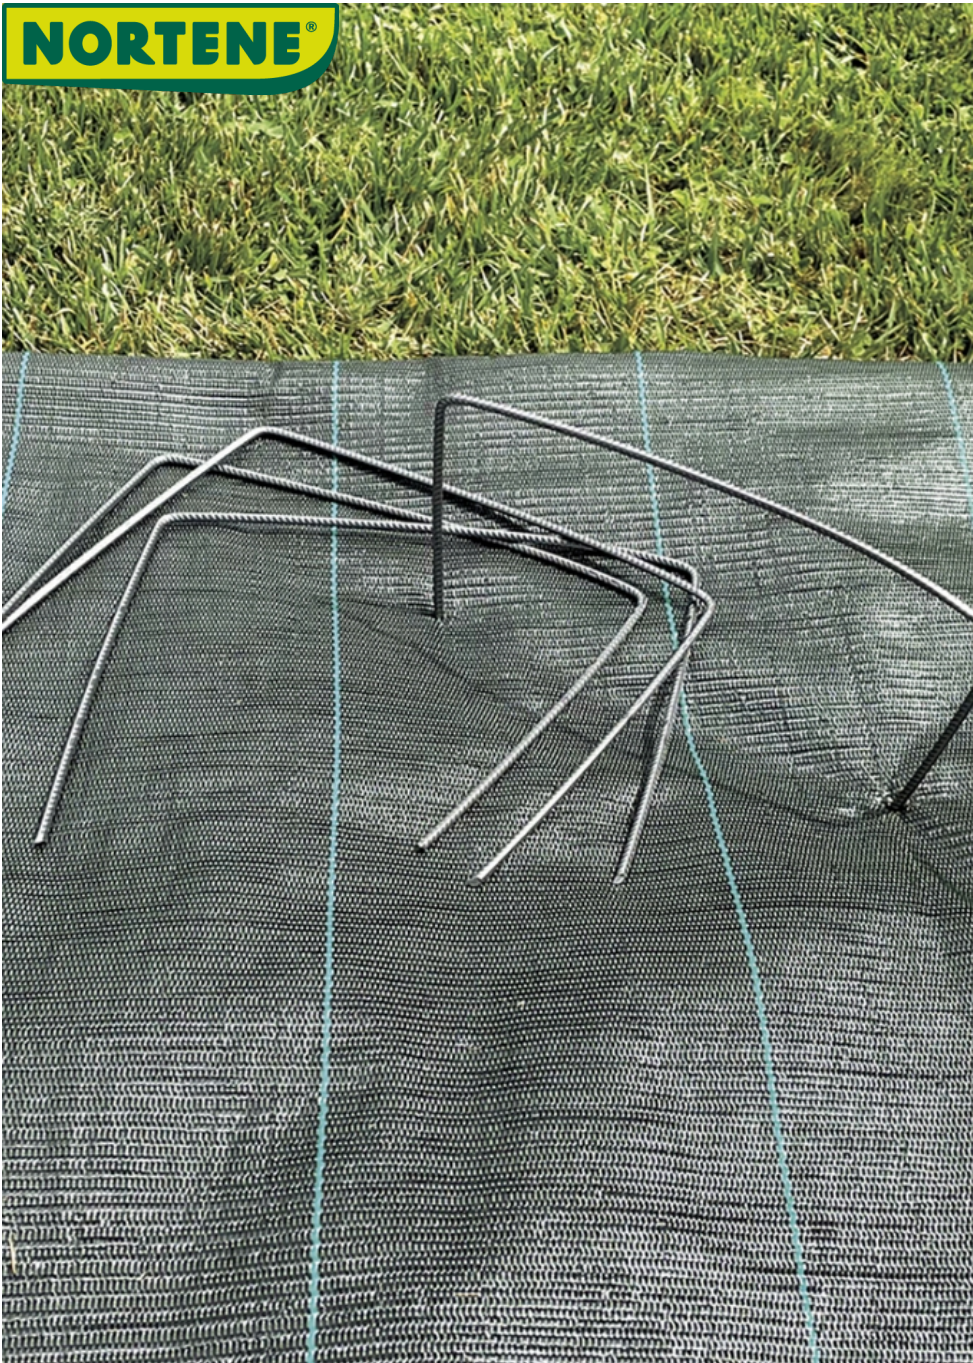

# FIXSOL XL

## Metal pegs XL

For attaching fleece and mulch to the ground.

### Characteristics

Lot de 20 ou 100 agrafes métalliques. Acier.  
Diamètre : 4 mm.

Ref.	Size.	Color	Packaging (pieces)
140502	20 x 25 cm	●	20